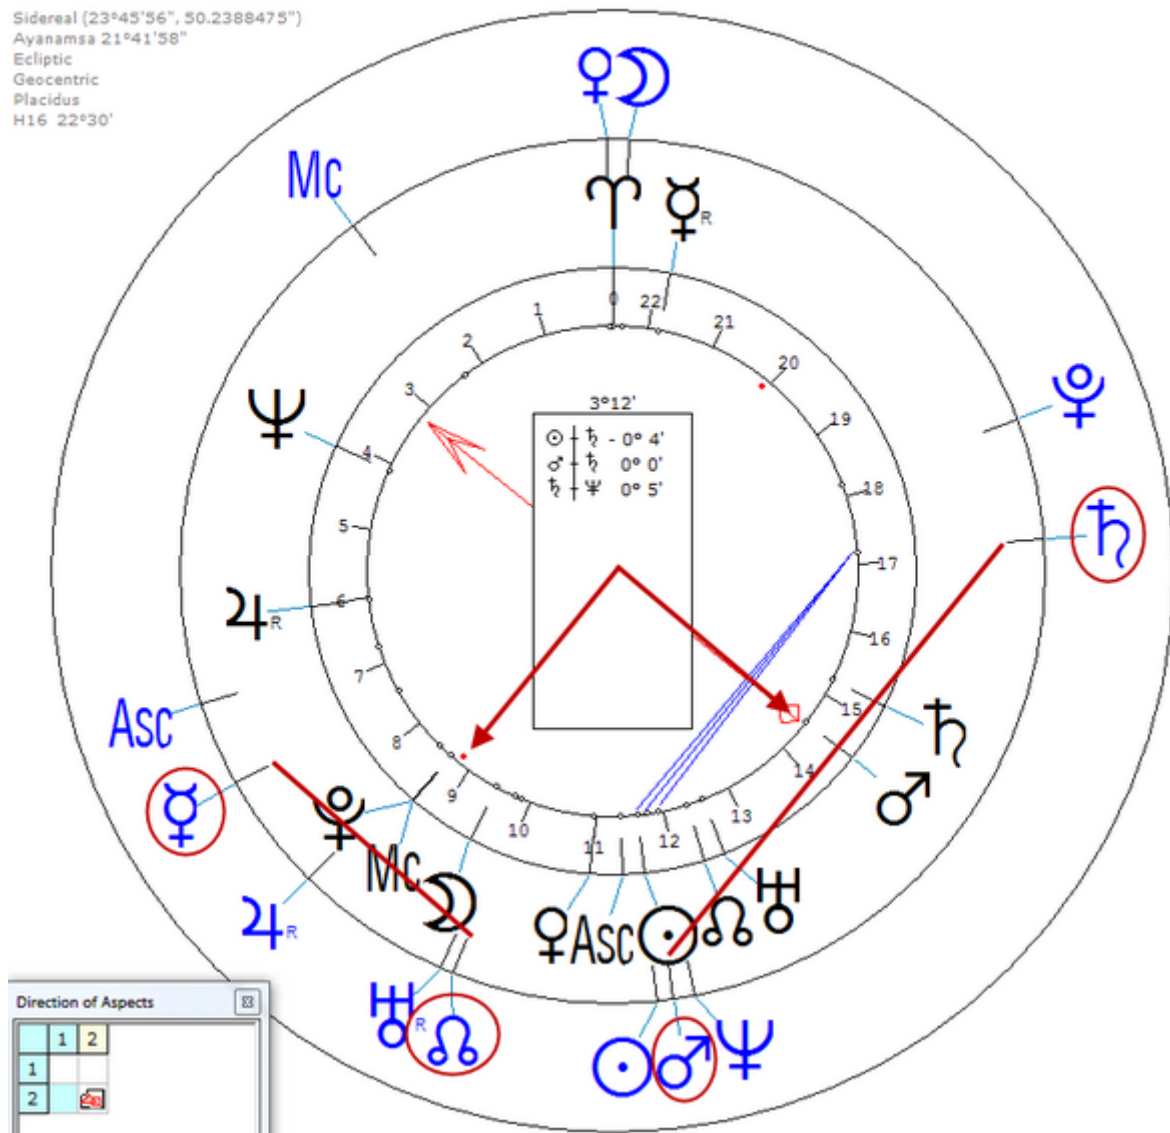

Bove, Giacomo

23 April 1852 at 09:00 (= 09:00 AM)Maranzana, Italy, 44n46, 8e29
Italian explorer.

<https://www.astro.com/astro-databank/Bove,_Giacomo>

On 9 August 1887 Bove committed suicide in Verona

Solar Return (Harmonic 16)

Solar $\♂/\♄ = \text{Solar } ♀/\♁$

Solar $\text{☽} = \text{☽}_n / \text{♁}_n$

Bove, Giacomo
23 April 1852 Fri 9:00 (GMT+0:33:56) 44n46 8e29
Maranzana, Italy

Sidereal (23°45'56", 50.2388475")
Ayanamsa 21°41'58"
Ecliptic
Geocentric
Placidus
H16 22°30'